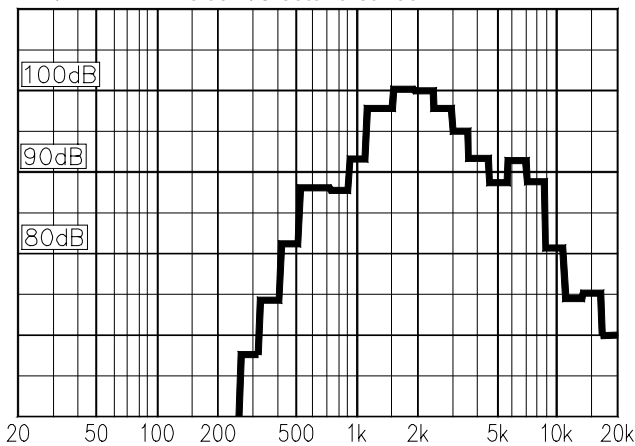

1W/1m Pink Noise 1/3 octave bands

Material / Colour.....ABS, Polyamide / RAL 7035
 Mounting Insertion
 Termination Cable 0,5m
 Weight 0,8 kg
 IP-rating 67
 Max. / min. amb. temp 90 °C / -40 °C
 Standard version 8 Ω
 Rated / max. power 6 W / 15 W
 SPL 1W/1m 100 dB
 SPL rated power 107 dB
 Effective freq. range 500 – 7500 Hz
 Dispersion (-6dB) 1kHz / 4kHz 170° / 70°
 Directivity factor, Q (2kHz) 4,3