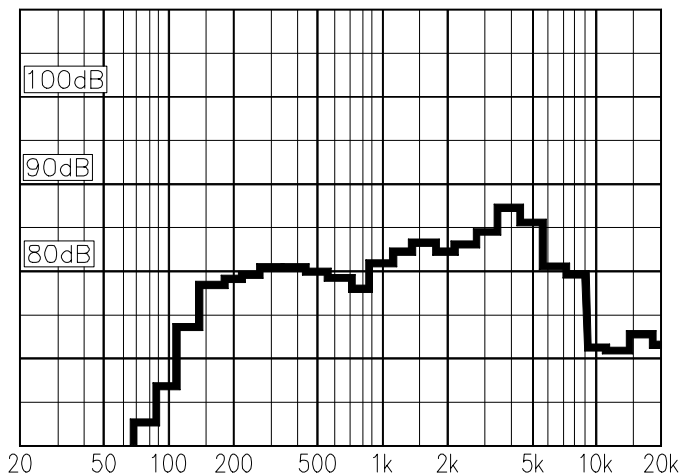

Transformer:
100 Volt line

Primary nominal
tappings:

1 : 2	4,0 W
2 : 3	2,0 W
3 : 4	1,0 W
1 : 3	0,7 W
2 : 4	0,4 W
1 : 4	0,3 W

1 = Red, 2 = Yellow
3 = Green, 4 = Blue

1W/1m Pink Noise 1/3 octave bands

Material / Colour..... Aluminium / RAL9010 or anodized
 Mounting Foot bracket
 Termination Cable, 1 m
 Weight 1,8 kg
 IP-rating
 Max. / min. amb. temp 90°C / -40 °C
 Standard version 100 V transformer
 Rated / max. power 4 W / 6 W
 SPL 1W/1m 85 dB
 SPL rated power 91 dB
 Effective freq. range 150 – 9000 Hz
 Dispersion (-6dB) 1kHz / 4kHz 360° / 70°
 Directivity factor, Q.....